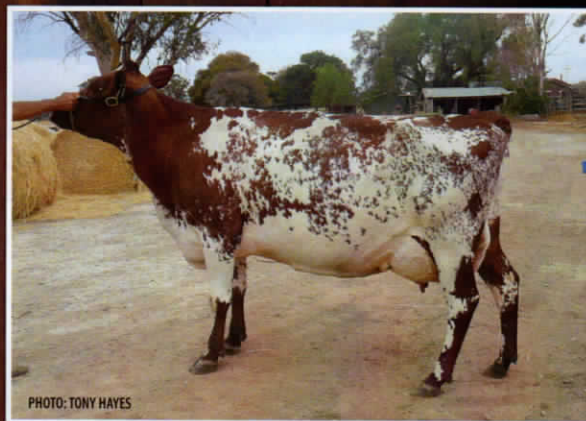

With LLANDOVERY DYNAMIC on the top side of his pedigree, he carries a valuable link to **White Gates Dainty 13** – one of Llandoverly's favourite cows – who produced 87,000 litres lifetime.

DYNAMIC was PREMIER SIRE at IDW 2018 with Springvale showing a DYNAMIC daughter for **HONOURABLE MENTION INTERMEDIATE CHAMPION**